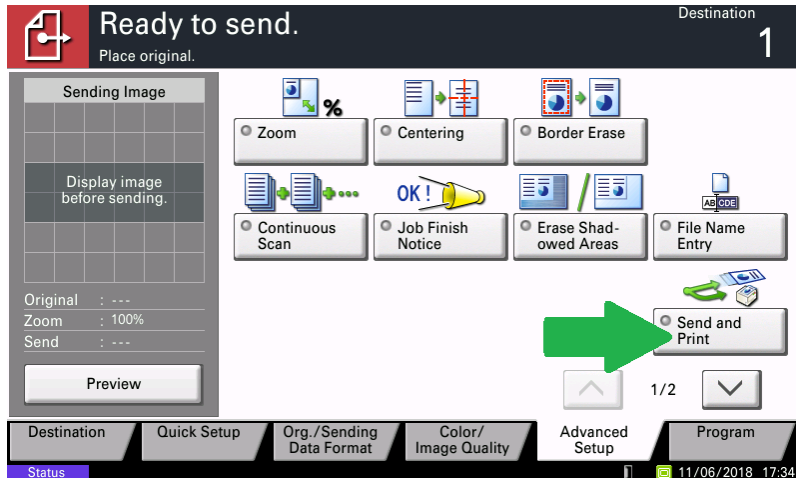

Send and Print- This will allow scanning a document and printing at the same time.

Press Advanced tab

Press Send and Print

Press On and OK.

Press Start to send scan and print document.