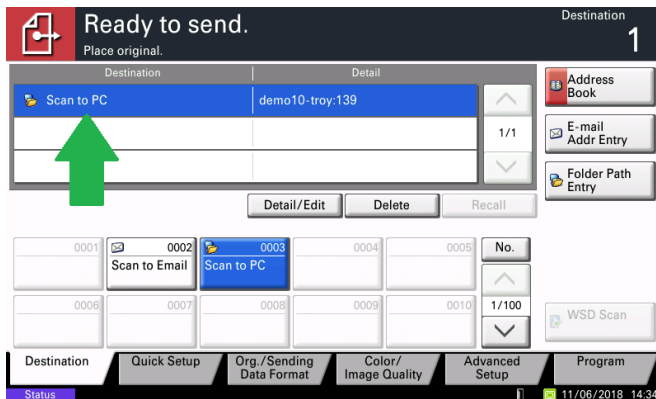

Basic Scan-

On the Home Screen Press the Send Button.

Place Document(s) in document feeder.

Press One Touch key destination.

You will see the destination confirmed.

Press Start to send.