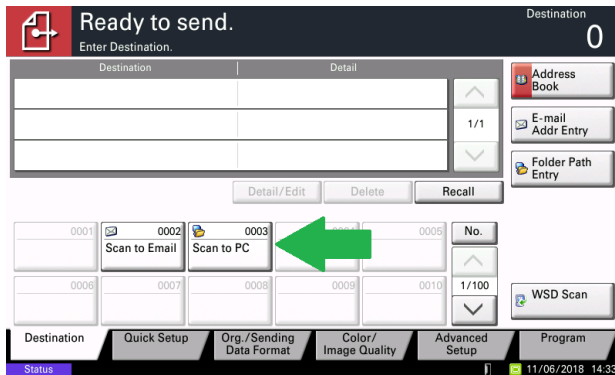

Basic Scan-

On the Home Screen Press the Send Button.

Place Document(s) in document feeder.

Press One Touch key destination.

You will see the destination confirmed.

Press Start to send.