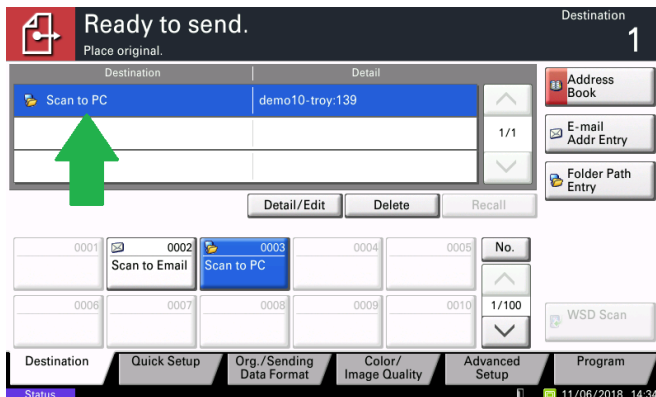

## Basic Scan-

On the Home Screen Press the Send Button.

Place Document(s) in document feeder.

Press One Touch key destination.

You will see the destination confirmed.

Press Start to send.