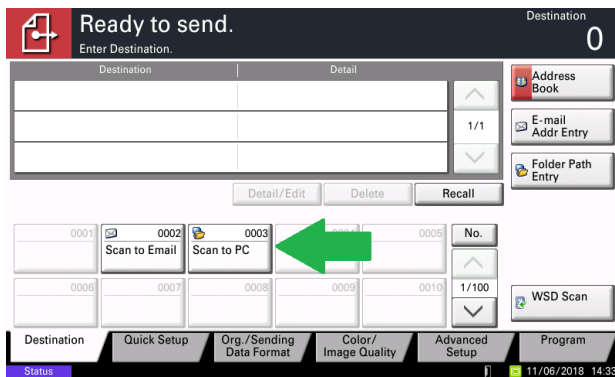

## Basic Scan-

On the Home Screen Press the Send Button.

Place Document(s) in document feeder.

Press One Touch key destination.

You will see the destination confirmed.

Press Start to send.